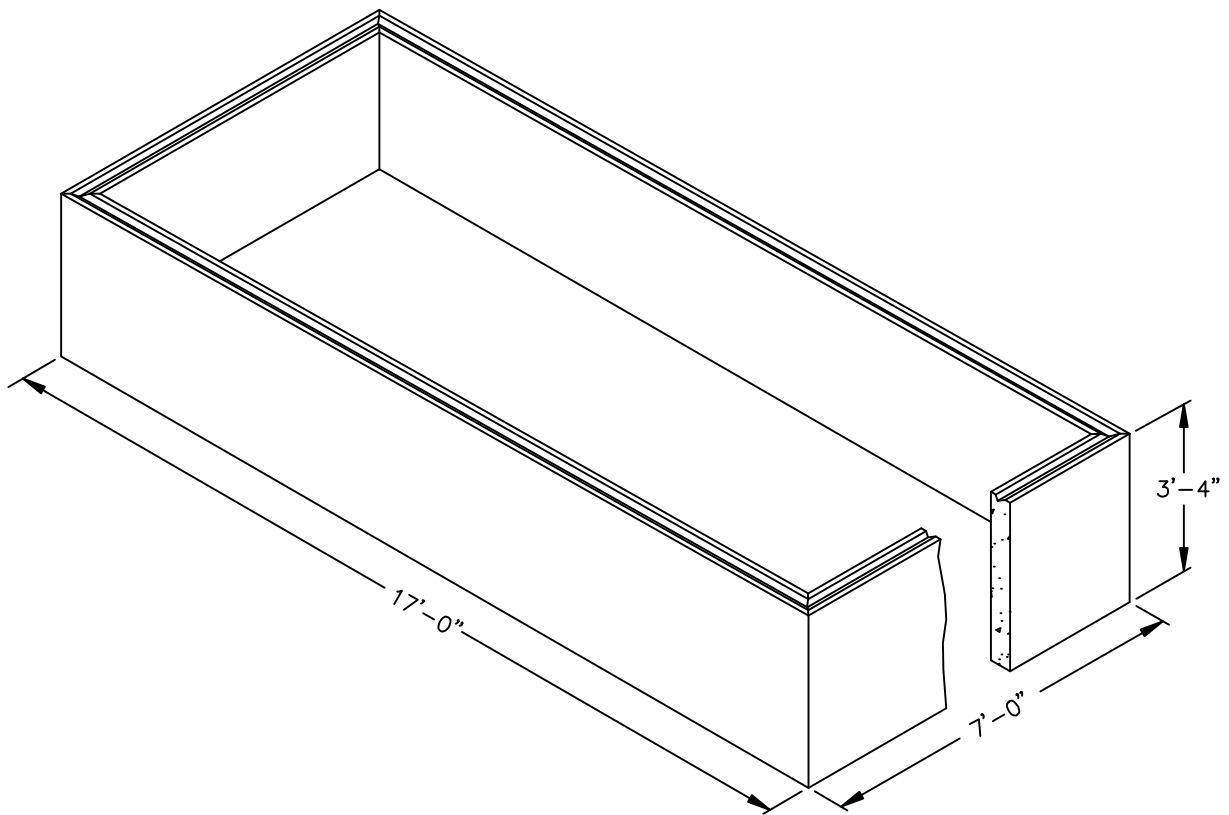

**SHOREY
PRECAST
CONCRETE
PRODUCTS**

**SEPTIC TANK SHIM
6 x 16 x 40"**

SHOREY PRECAST CONCRETE PRODUCTS

351 Whites Path

S. Yarmouth, MA 02664

(800) 439-0965 • (508) 760-1070