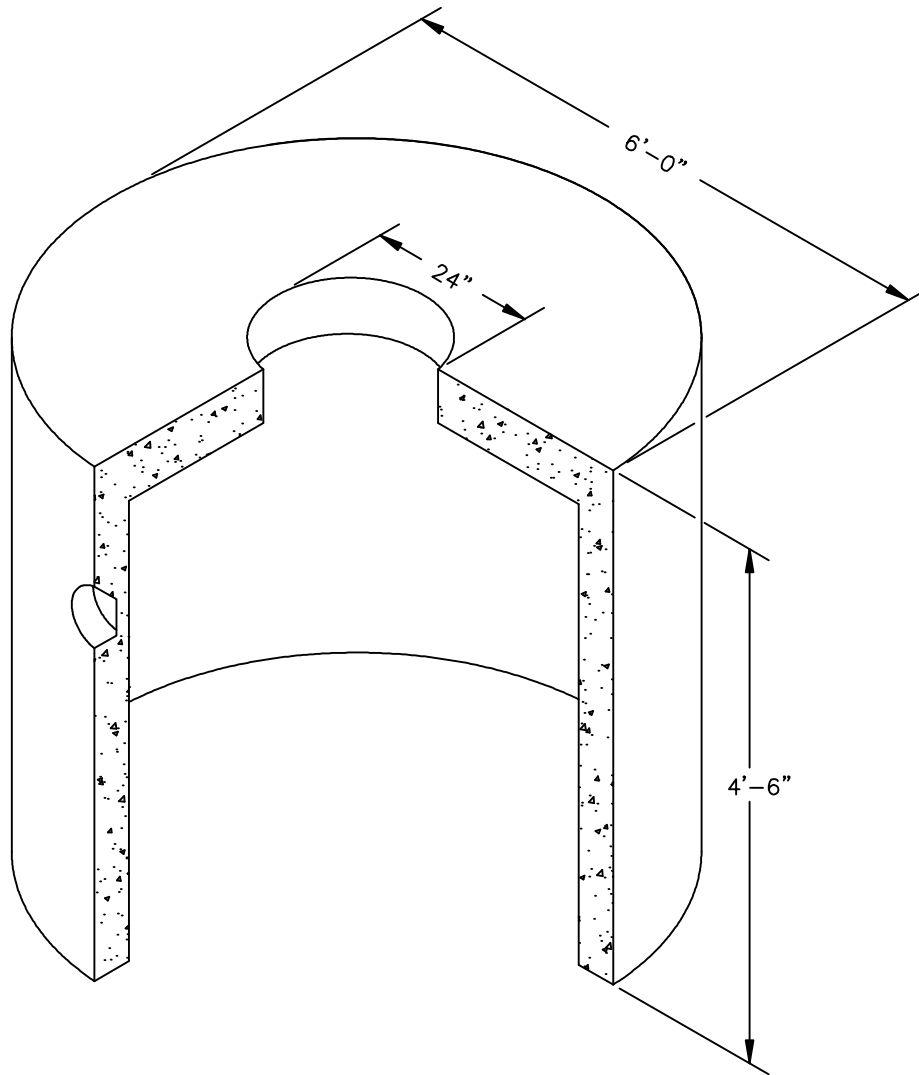

**SHOREY
PRECAST
CONCRETE
PRODUCTS**

**SOLID CATCH BASIN
600 GALLON
SCB-600 H-20**

SHOREY PRECAST CONCRETE PRODUCTS

351 Whites Path

S. Yarmouth, MA 02664

(800) 439-0965 • (508) 760-1070