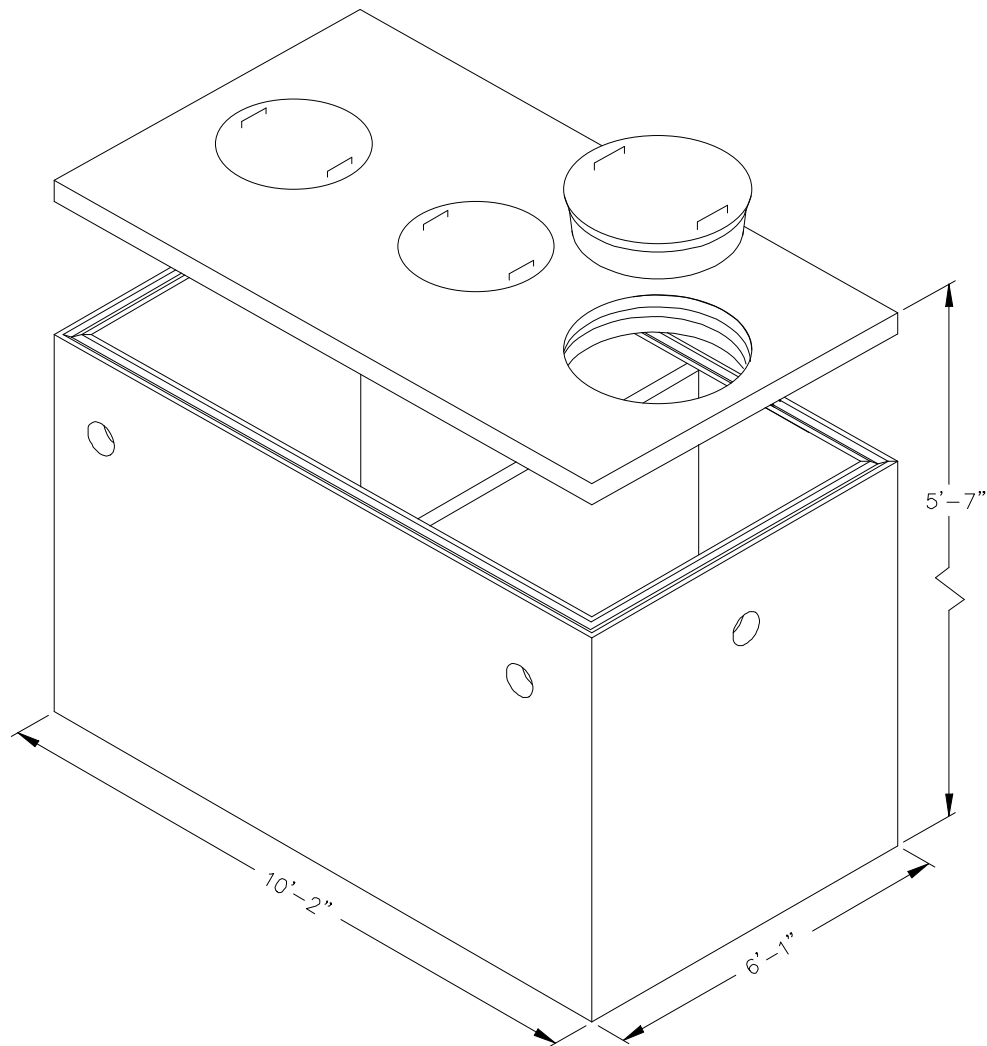

**SHOREY  
PRECAST  
CONCRETE  
PRODUCTS**

**1,500 GALLON (H-10)  
2 Compartment MONO TANK  
1000 Gallon / 500 Gallon**

**SHOREY PRECAST CONCRETE PRODUCTS**

351 Whites Path

S. Yarmouth, MA 02664

(800) 439-0965 • (508) 760-1070