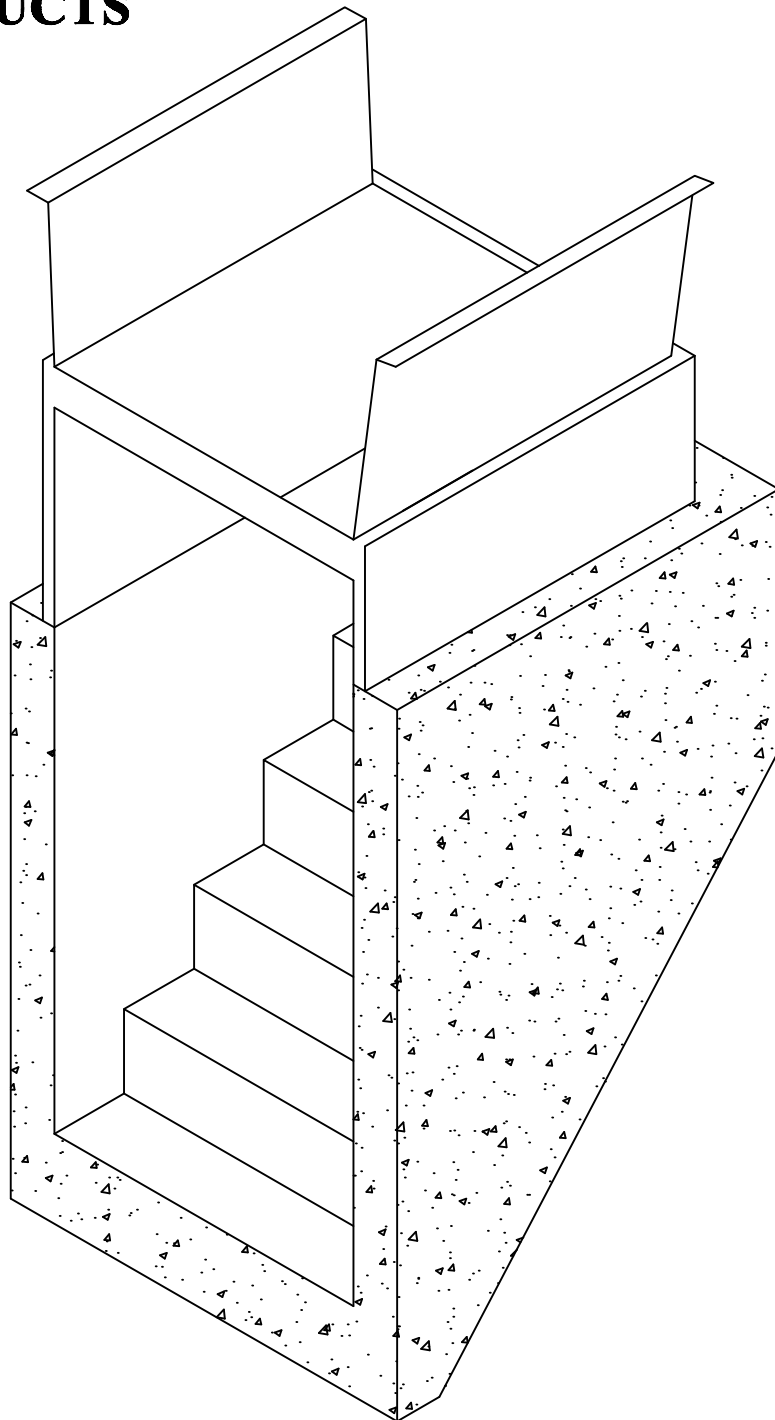

**SHOREY
PRECAST
CONCRETE
PRODUCTS**

STAIRWAYS

SHOREY PRECAST CONCRETE PRODUCTS

351 Whites Path

S. Yarmouth, MA 02664

(800) 439-0965 • (508) 760-1070