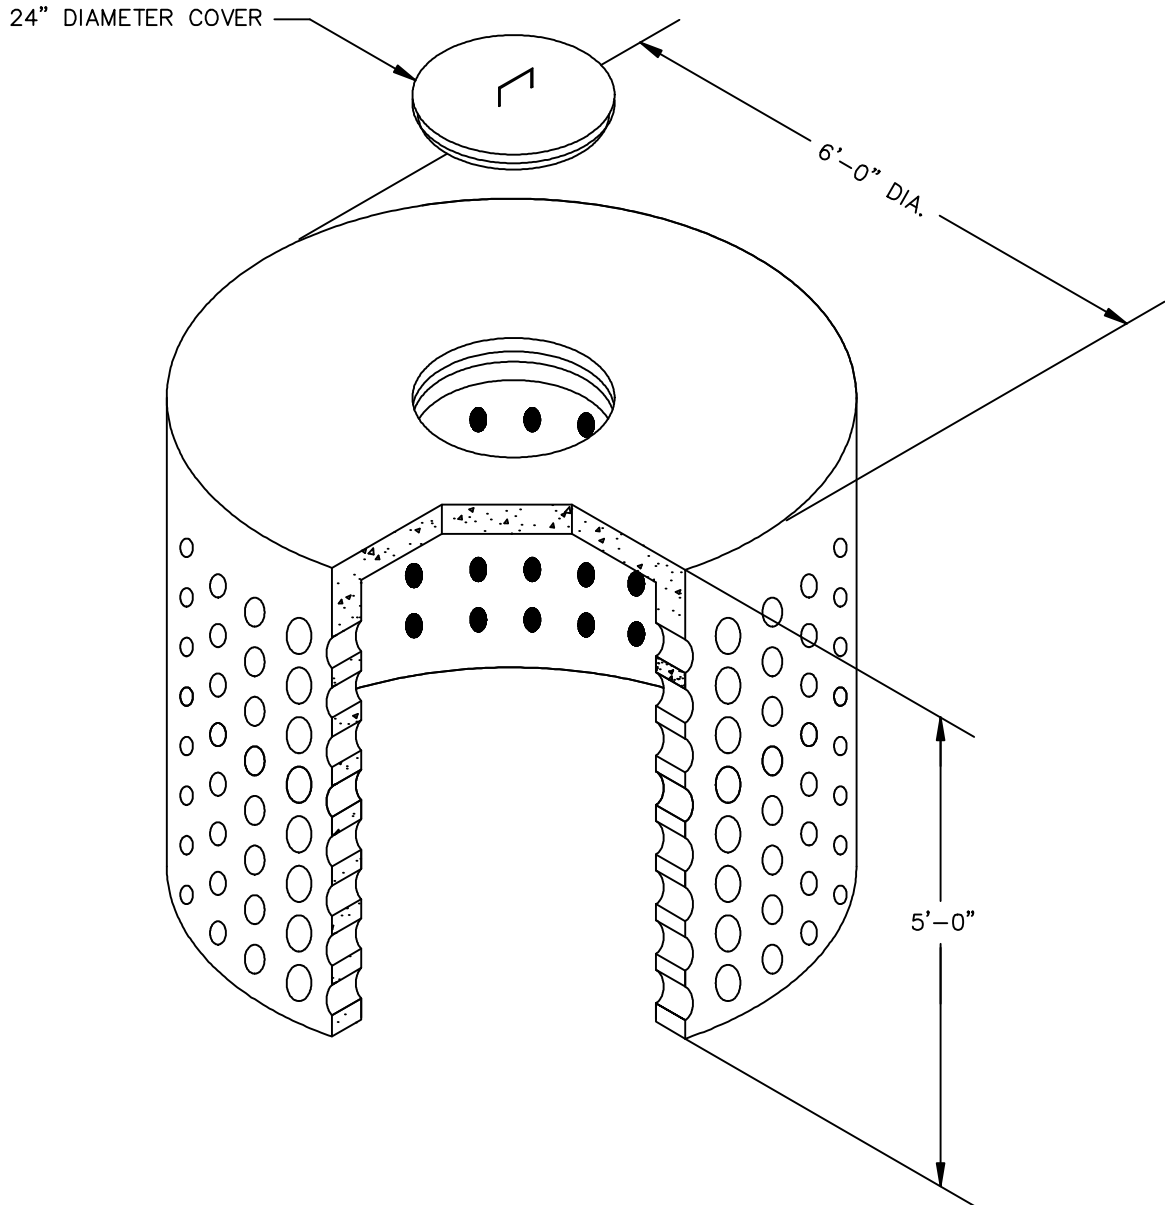

**SHOREY
PRECAST
CONCRETE
PRODUCTS**

**LEACH PIT
600 GALLON
LP-600-H-10**

SHOREY PRECAST CONCRETE PRODUCTS

351 Whites Path

S. Yarmouth, MA 02664

(800) 439-0965 • (508) 760-1070