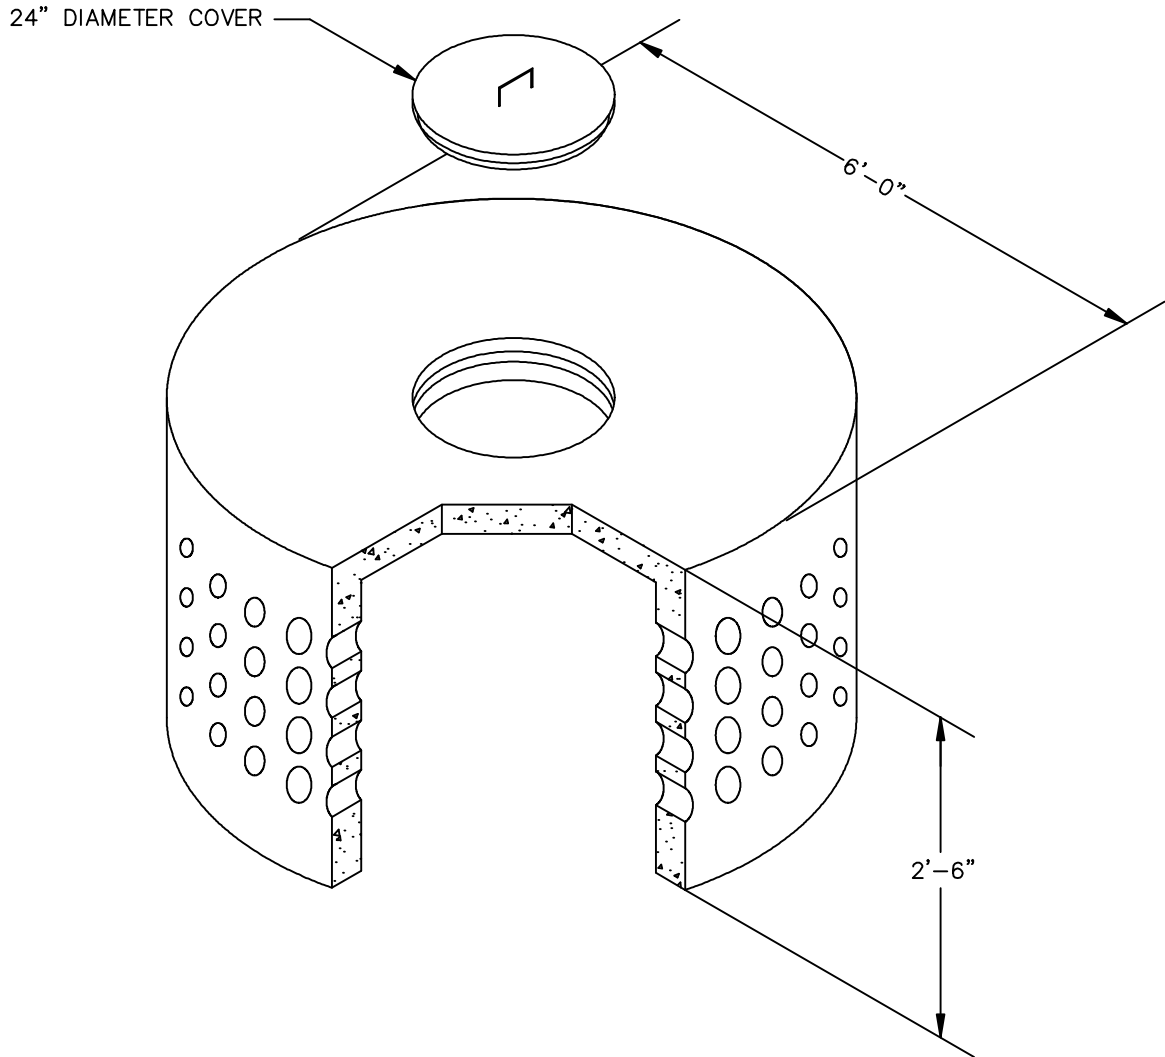

**SHOREY
PRECAST
CONCRETE
PRODUCTS**

**LEACH PIT
200 GALLON
H-10**

SHOREY PRECAST CONCRETE PRODUCTS

351 Whites Path

S. Yarmouth, MA 02664

(800) 439-0965 • (508) 760-1070