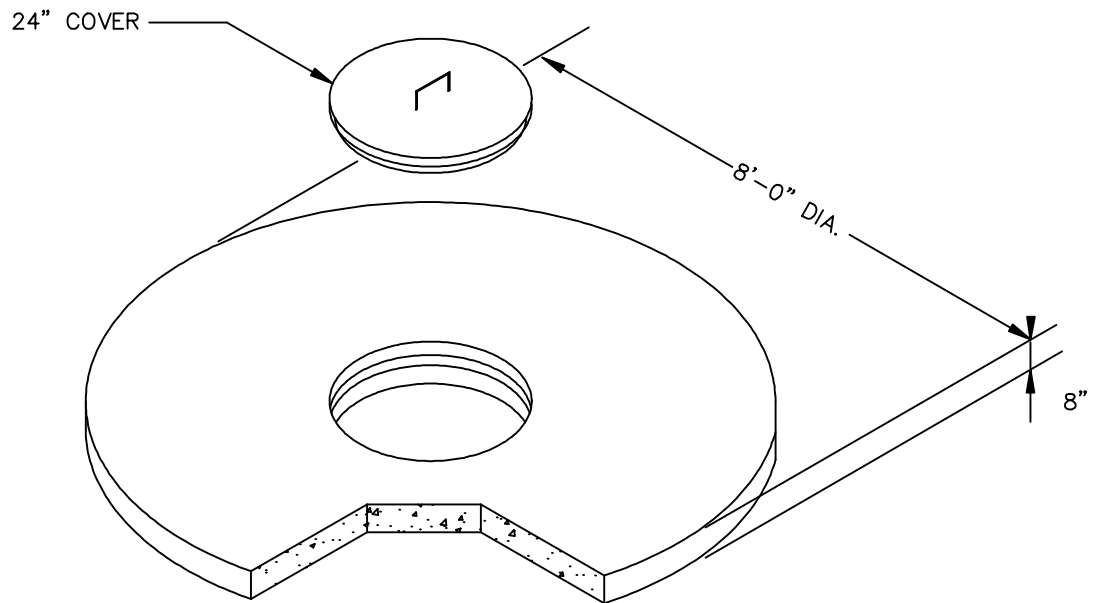

**SHOREY  
PRECAST  
CONCRETE  
PRODUCTS**

**8' DIAMETER  
LCB SLAB TOP  
H-20**

**SHOREY PRECAST CONCRETE PRODUCTS**

351 Whites Path

S. Yarmouth, MA 02664

(800) 439-0965 • (508) 760-1070