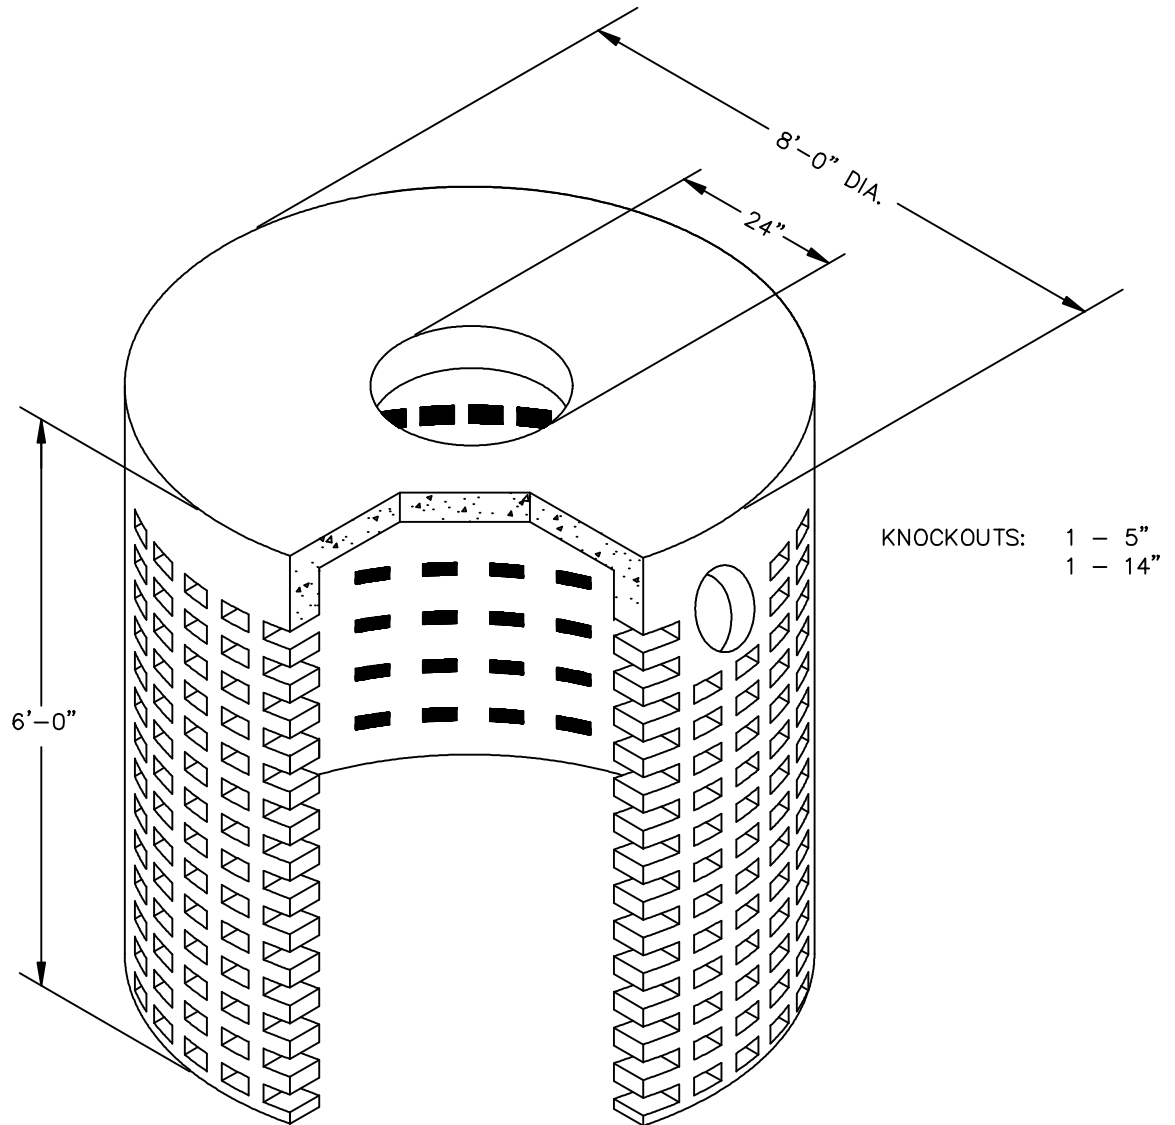

**SHOREY
PRECAST
CONCRETE
PRODUCTS**

**LEACHING CATCH BASIN
8' DIAMETER
LCB-8-H-20**

SHOREY PRECAST CONCRETE PRODUCTS

351 Whites Path

S. Yarmouth, MA 02664

(800) 439-0965 • (508) 760-1070