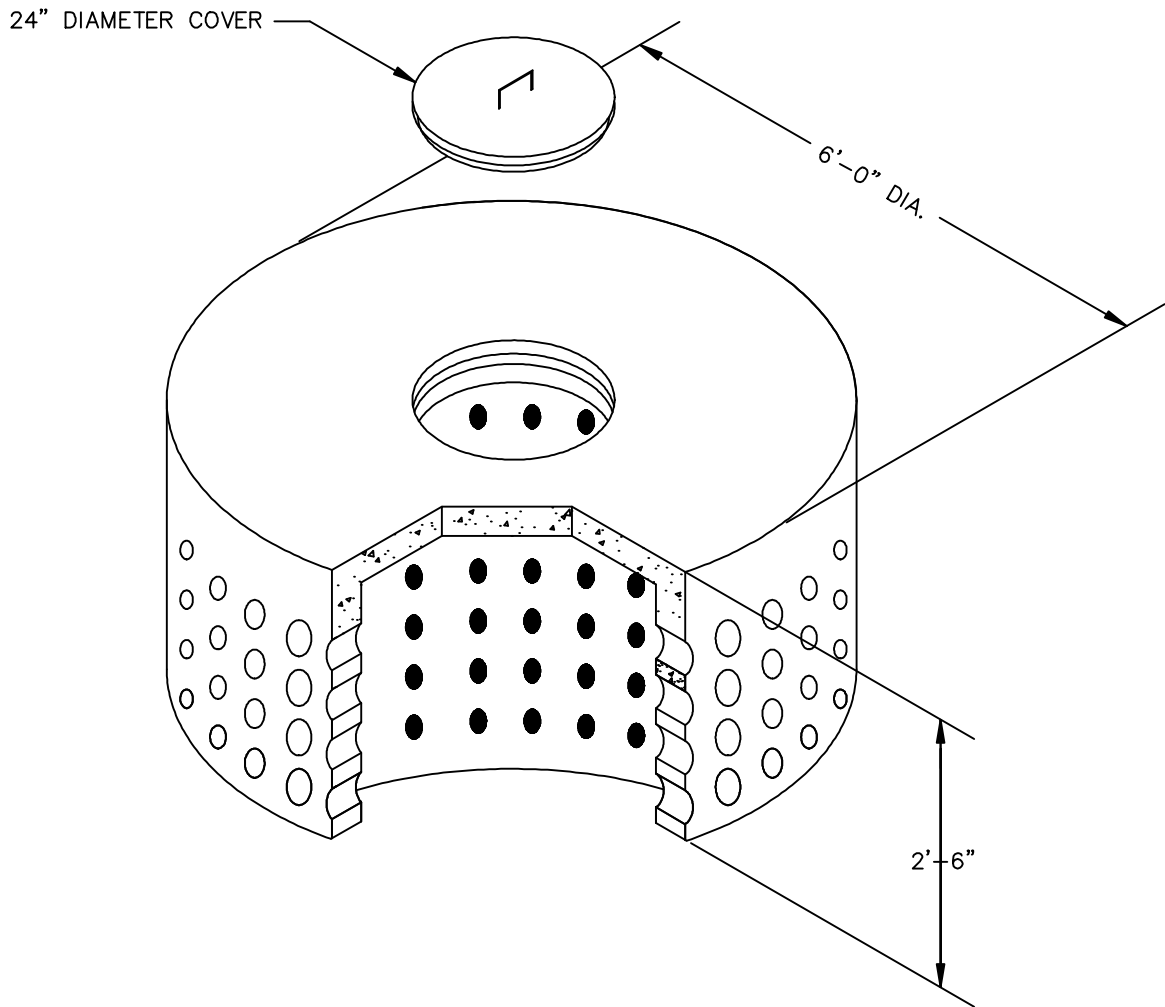

**SHOREY
PRECAST
CONCRETE
PRODUCTS**

**LEACH CATCH BASIN
200 GALLON H-20
LCB-200-H-20**

SHOREY PRECAST CONCRETE PRODUCTS

351 Whites Path

S. Yarmouth, MA 02664

(800) 439-0965 • (508) 760-1070