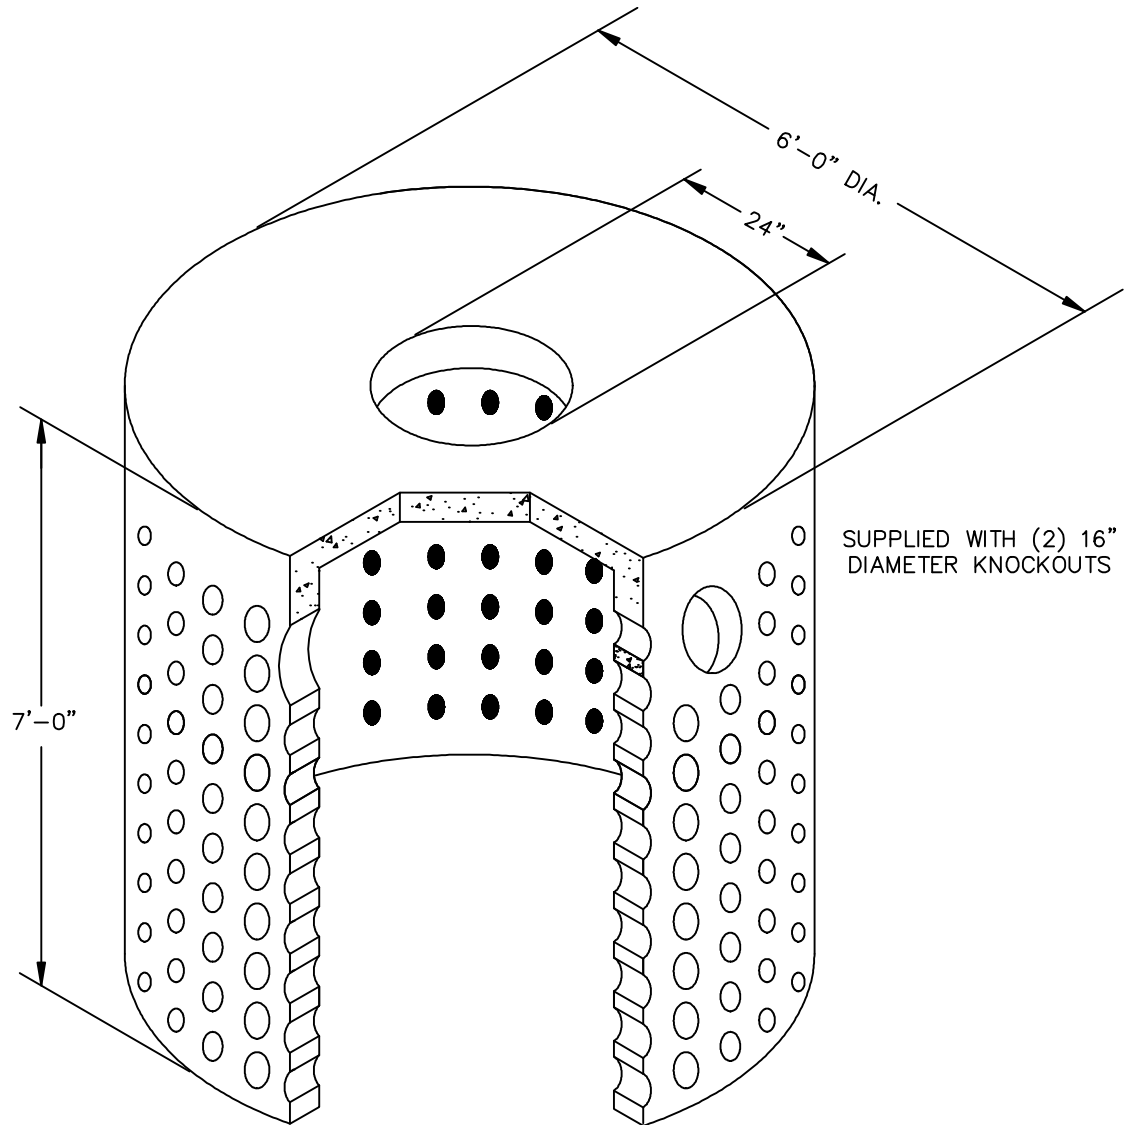

**SHOREY
PRECAST
CONCRETE
PRODUCTS**

**LEACH CATCH BASIN
1000 GALLON H-20
LCB-1000-H-20**

SHOREY PRECAST CONCRETE PRODUCTS

351 Whites Path

S. Yarmouth, MA 02664

(800) 439-0965 • (508) 760-1070