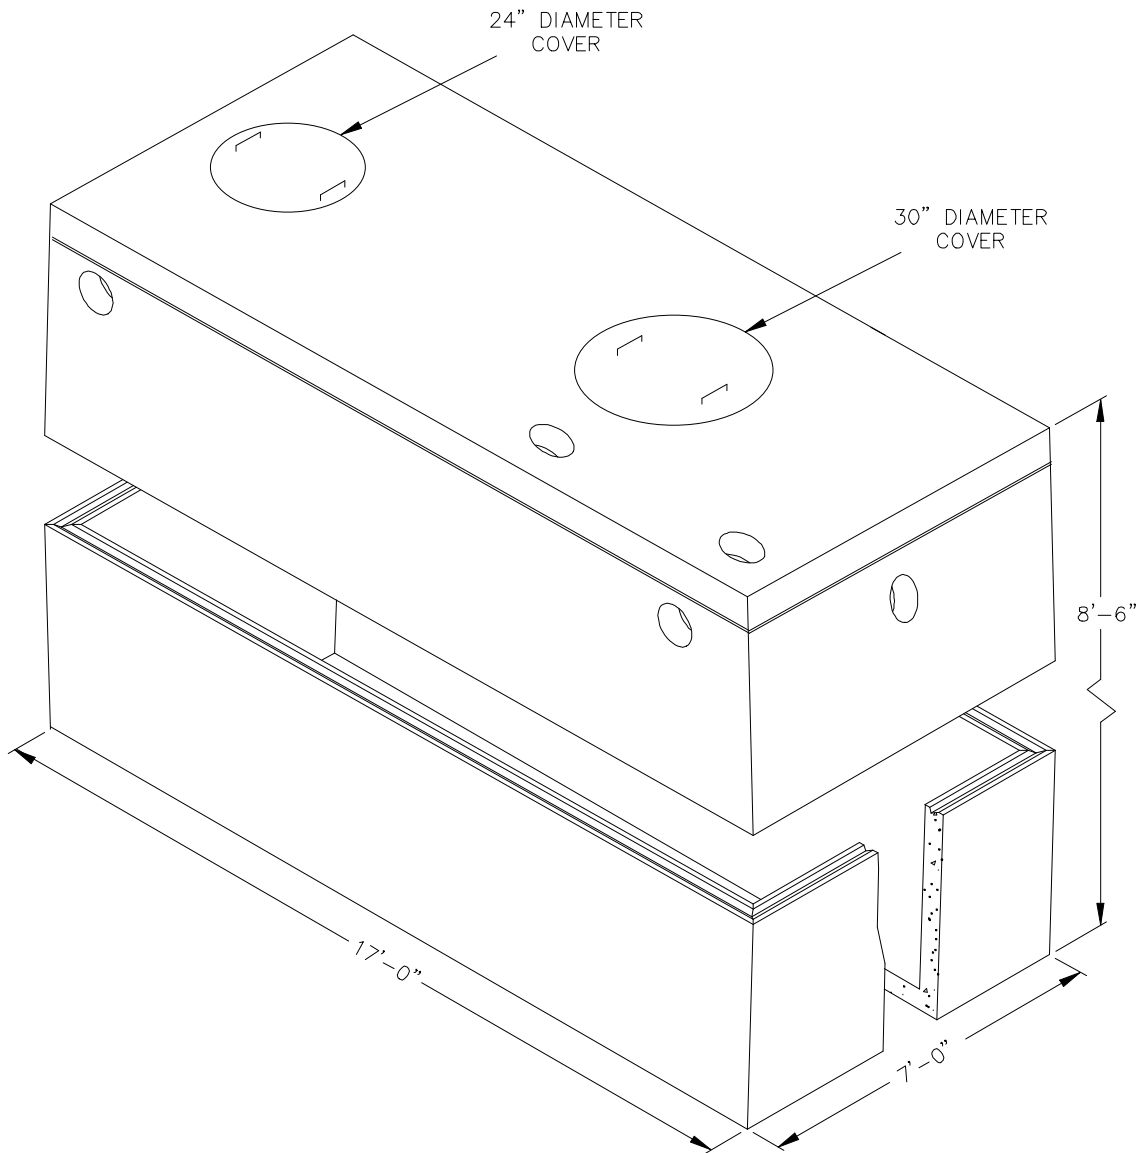

**SHOREY
PRECAST
CONCRETE
PRODUCTS**

**4,500 GALLON (H-20)
3.0 FAST TANK
(3 pc Tank)**

SHOREY PRECAST CONCRETE PRODUCTS

351 Whites Path

S. Yarmouth, MA 02664

(800) 439-0965 • (508) 760-1070