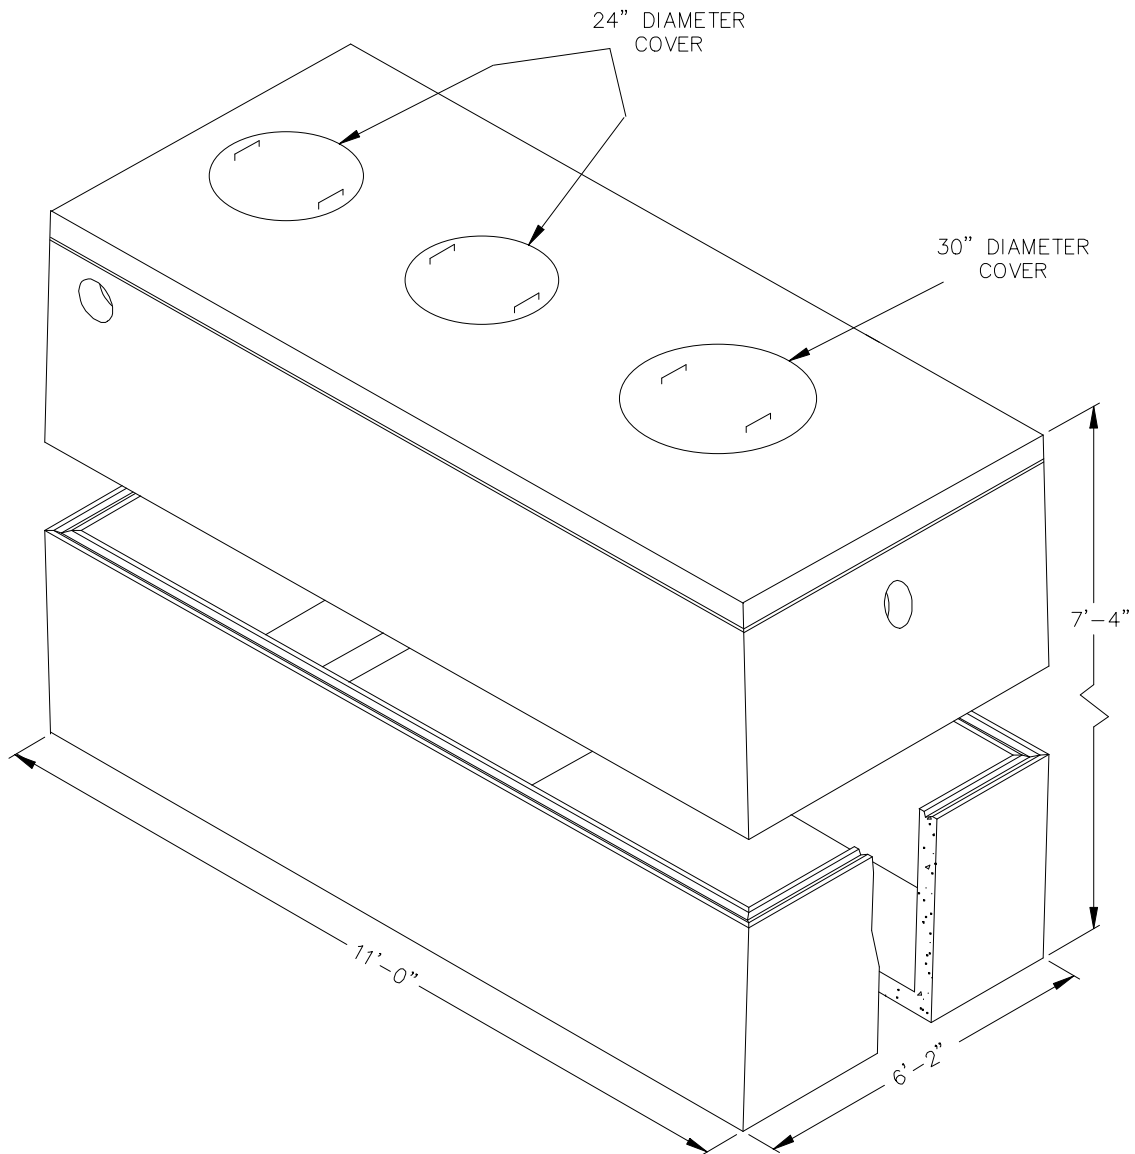

**SHOREY
PRECAST
CONCRETE
PRODUCTS**

**1,500 GALLON (H-20)
FAST TANK
(2-Compartment 3 pc Tank)**

SHOREY PRECAST CONCRETE PRODUCTS

351 Whites Path

S. Yarmouth, MA 02664

(800) 439-0965 • (508) 760-1070