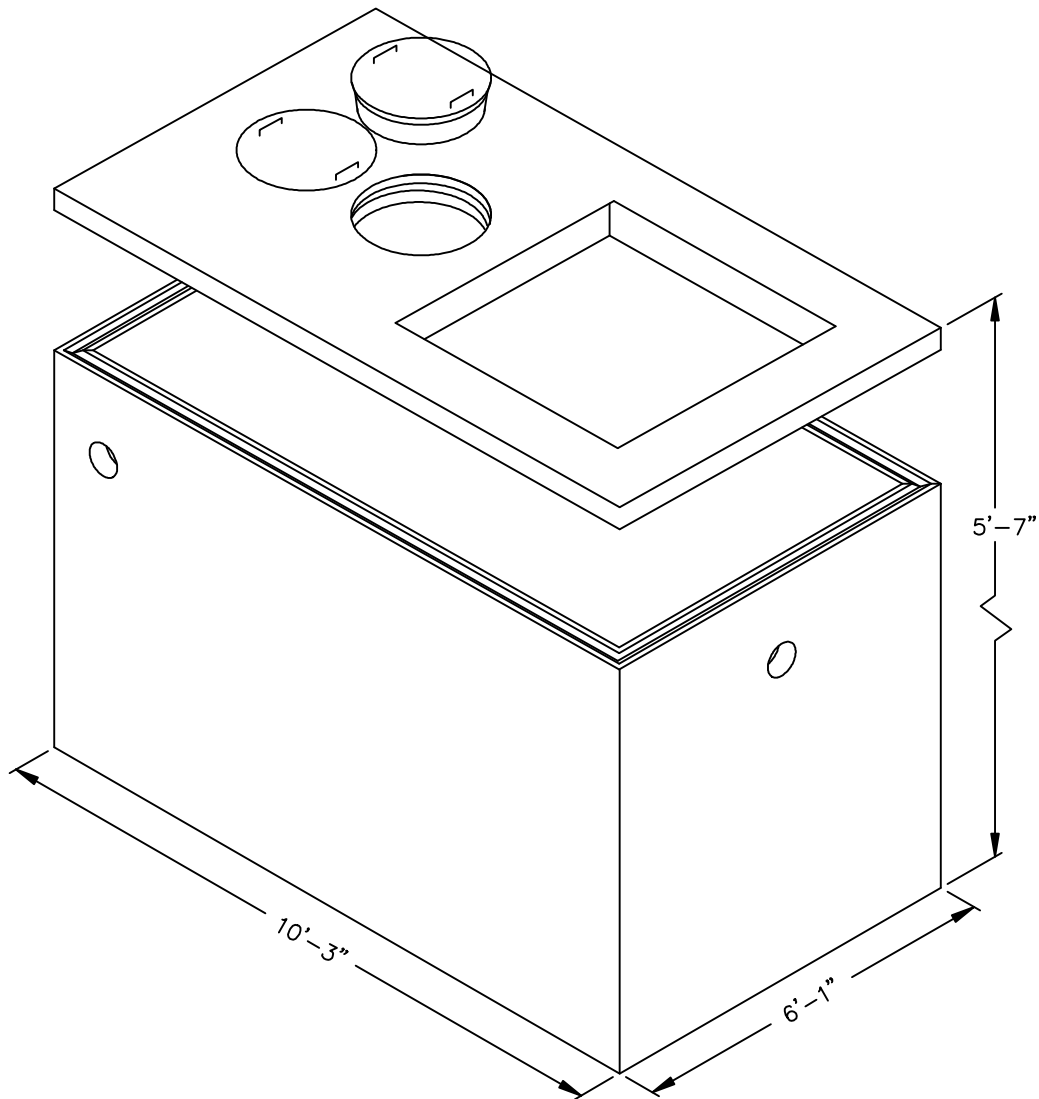

**SHOREY
PRECAST
CONCRETE
PRODUCTS**

**1,500 GALLON (H-10)
FAST TANK (1.0) MONO TANK
(TOP MOUNT)**

SHOREY PRECAST CONCRETE PRODUCTS

351 Whites Path

S. Yarmouth, MA 02664

(800) 439-0965 • (508) 760-1070