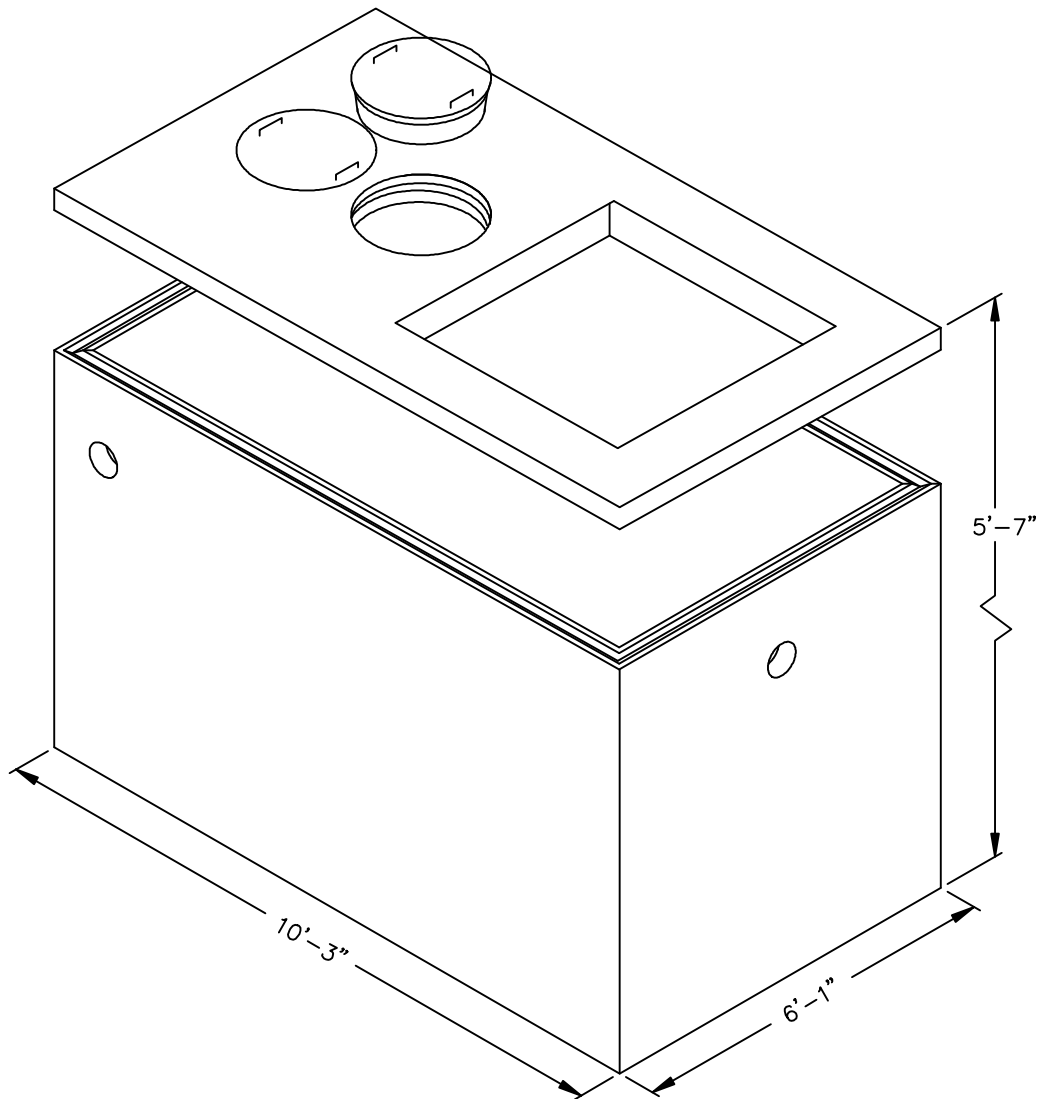

**SHOREY
PRECAST
CONCRETE
PRODUCTS**

**1,500 GALLON (H-10)
FAST TANK (0.9) MONO TANK
(TOP MOUNT)**

SHOREY PRECAST CONCRETE PRODUCTS

351 Whites Path

S. Yarmouth, MA 02664

(800) 439-0965 • (508) 760-1070