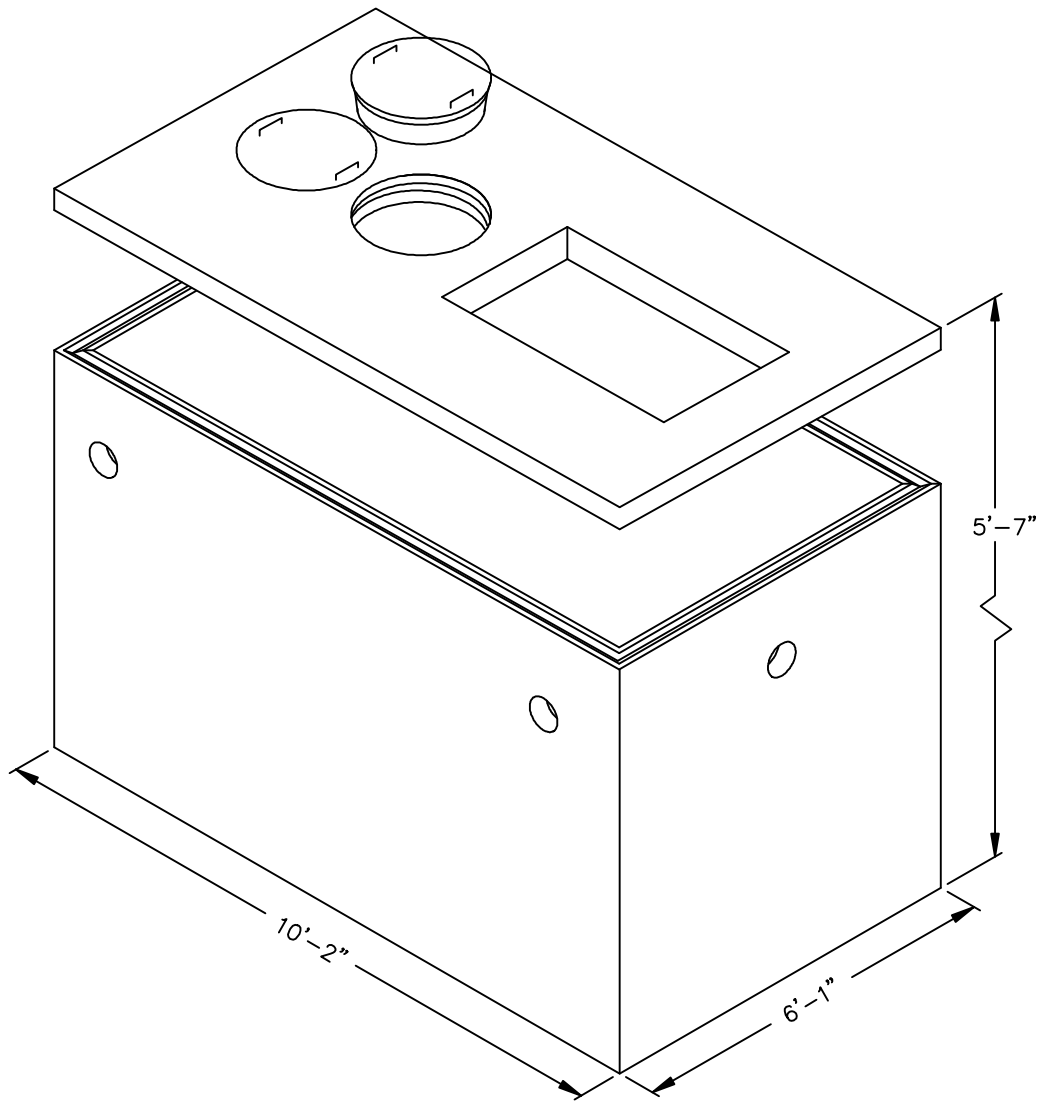

**SHOREY
PRECAST
CONCRETE
PRODUCTS**

**1,500 GALLON (H-10)
FAST TANK (0.5) MONO TANK
(TOP MOUNT)**

SHOREY PRECAST CONCRETE PRODUCTS

351 Whites Path

S. Yarmouth, MA 02664

(800) 439-0965 • (508) 760-1070