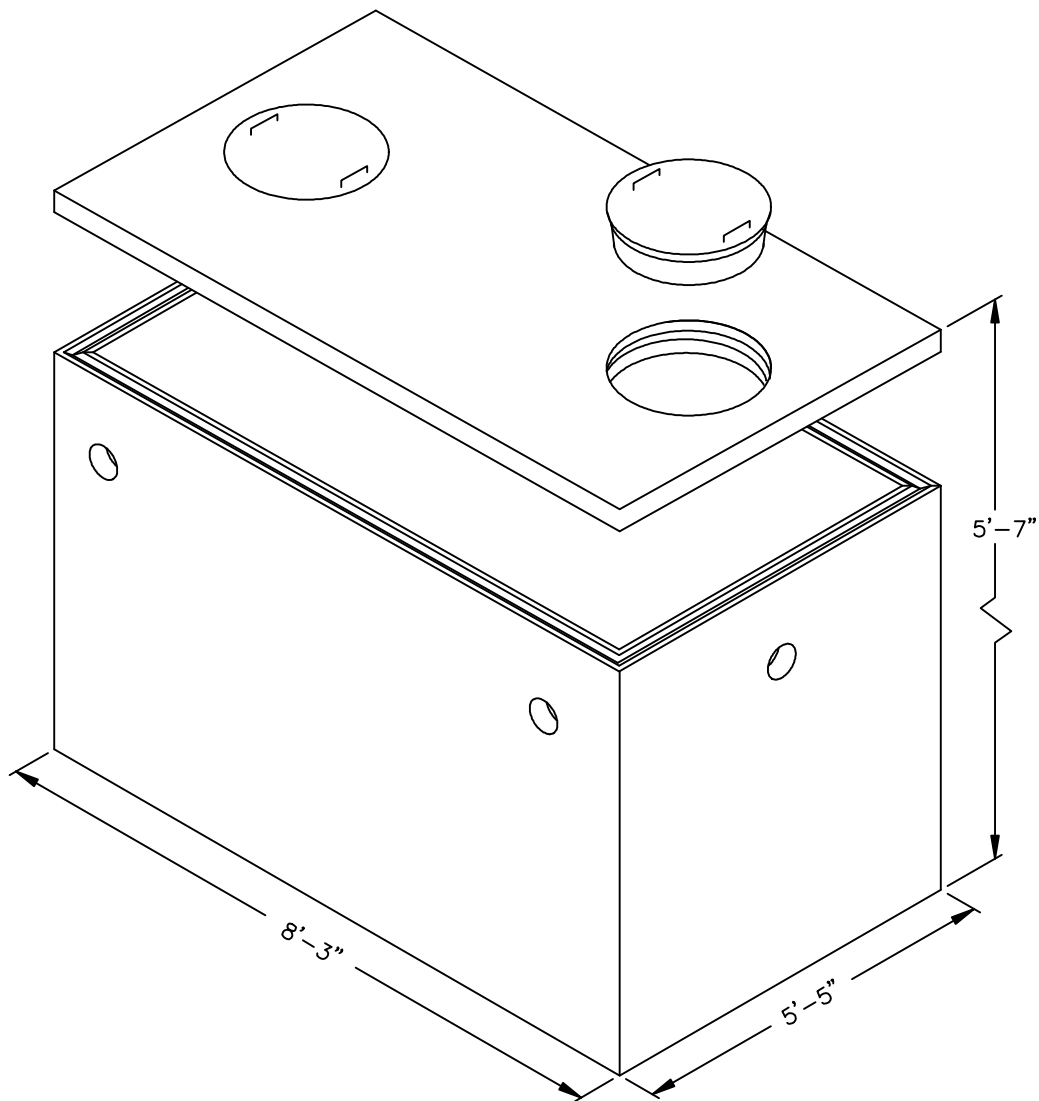

**SHOREY  
PRECAST  
CONCRETE  
PRODUCTS**

**SEPTIC TANK  
1,000 GALLON (H-10)  
MONO TANK**

**SHOREY PRECAST CONCRETE PRODUCTS**

351 Whites Path

S. Yarmouth, MA 02664

(800) 439-0965 • (508) 760-1070