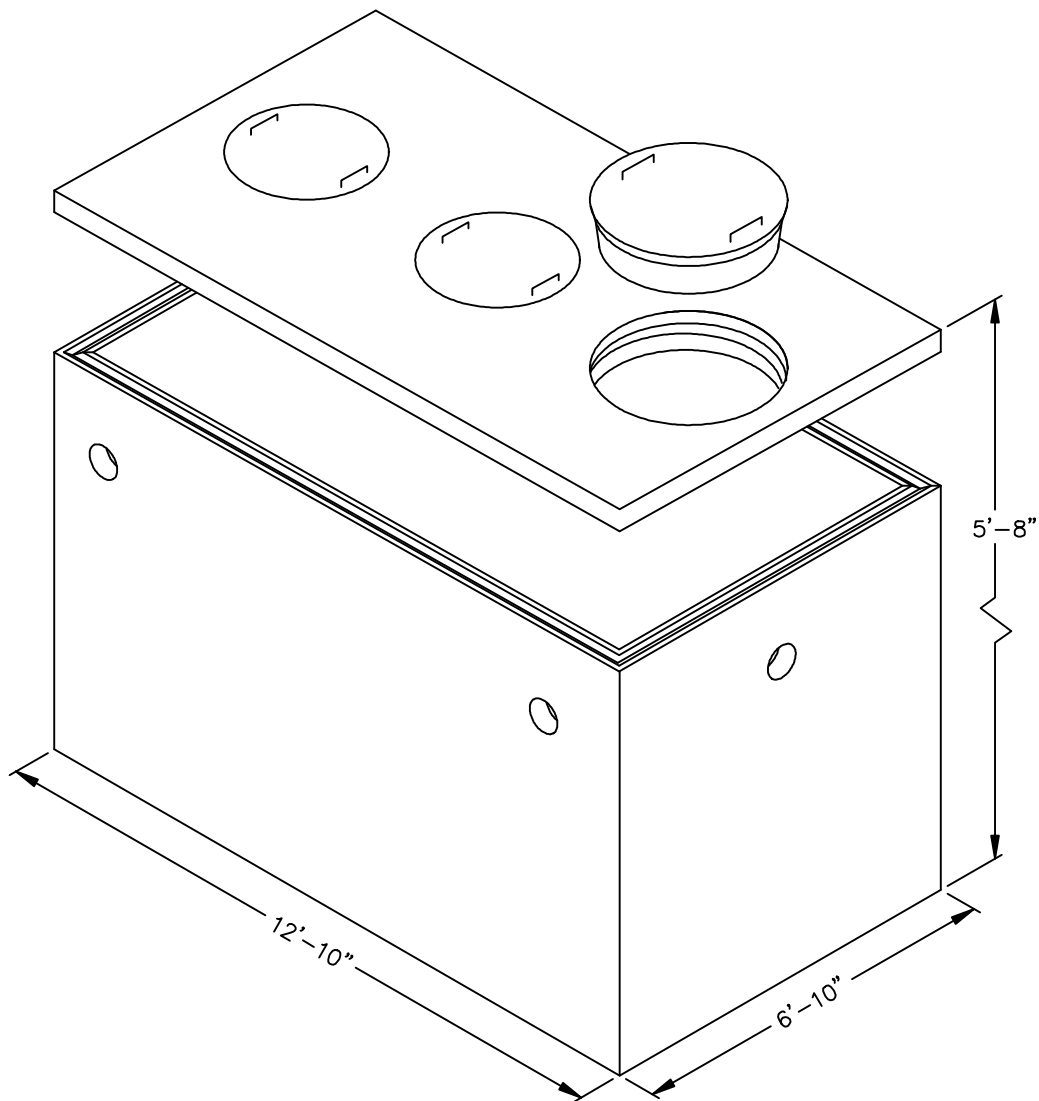

**SHOREY  
PRECAST  
CONCRETE  
PRODUCTS**

**2,000 GALLON (H-10)  
PUMP CHAMBER MONO TANK**

**SHOREY PRECAST CONCRETE PRODUCTS**

351 Whites Path

S. Yarmouth, MA 02664

(800) 439-0965 • (508) 760-1070