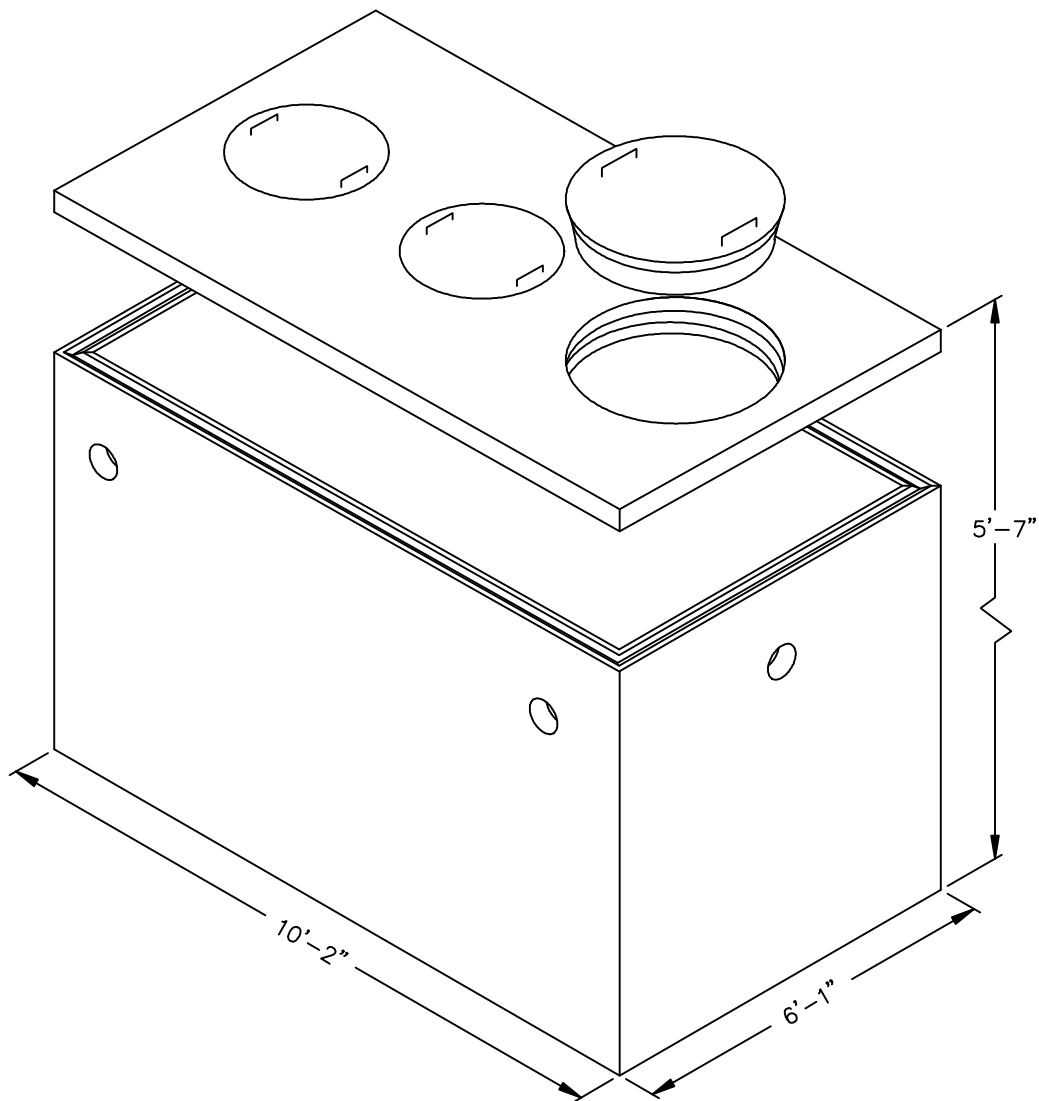

**SHOREY
PRECAST
CONCRETE
PRODUCTS**

**1,500 GALLON (H-10)
PUMP CHAMBER MONO TANK**

SHOREY PRECAST CONCRETE PRODUCTS

351 Whites Path

S. Yarmouth, MA 02664

(800) 439-0965 • (508) 760-1070