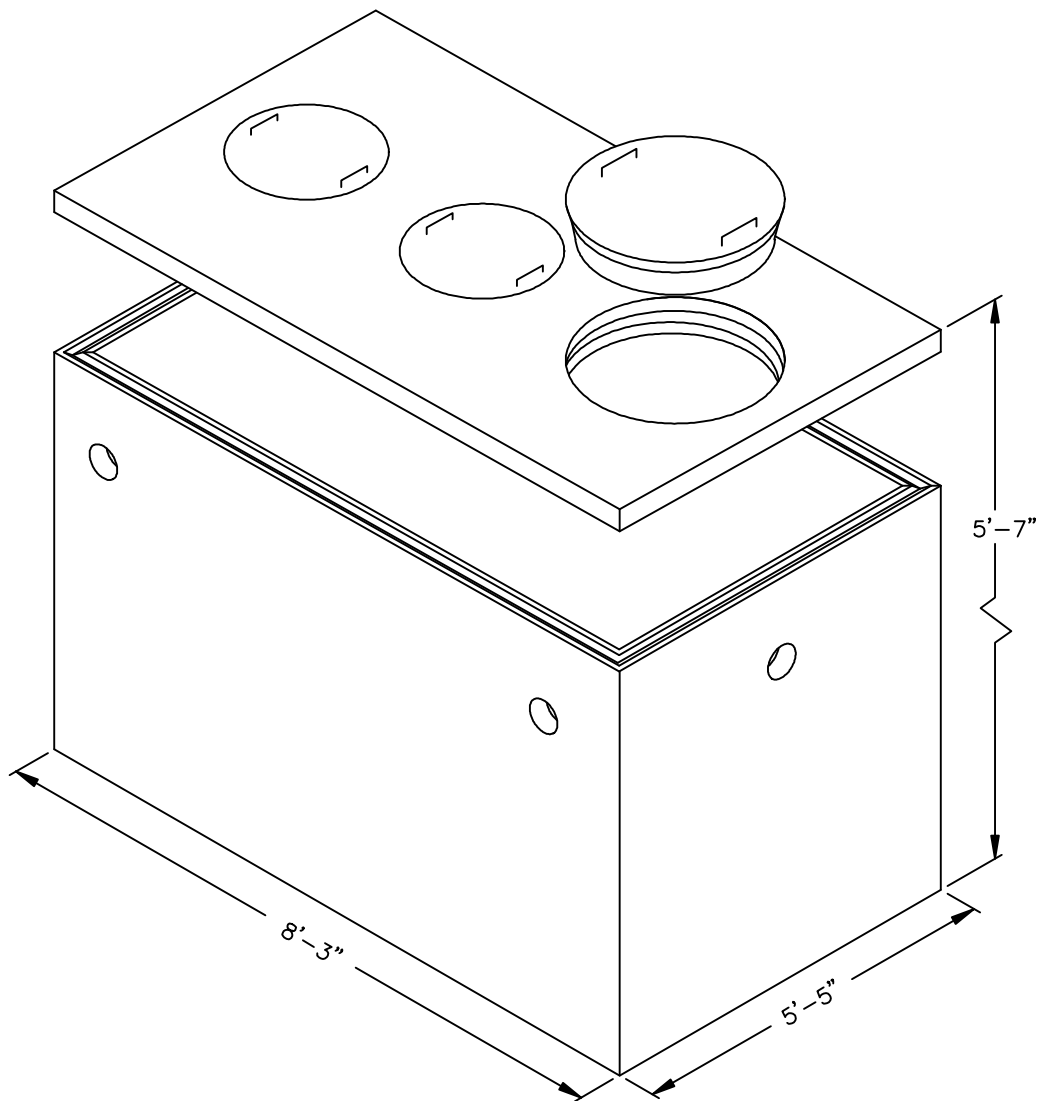

**SHOREY
PRECAST
CONCRETE
PRODUCTS**

**1,000 GALLON (H-10)
PUMP CHAMBER MONO TANK**

SHOREY PRECAST CONCRETE PRODUCTS

351 Whites Path

S. Yarmouth, MA 02664

(800) 439-0965 • (508) 760-1070