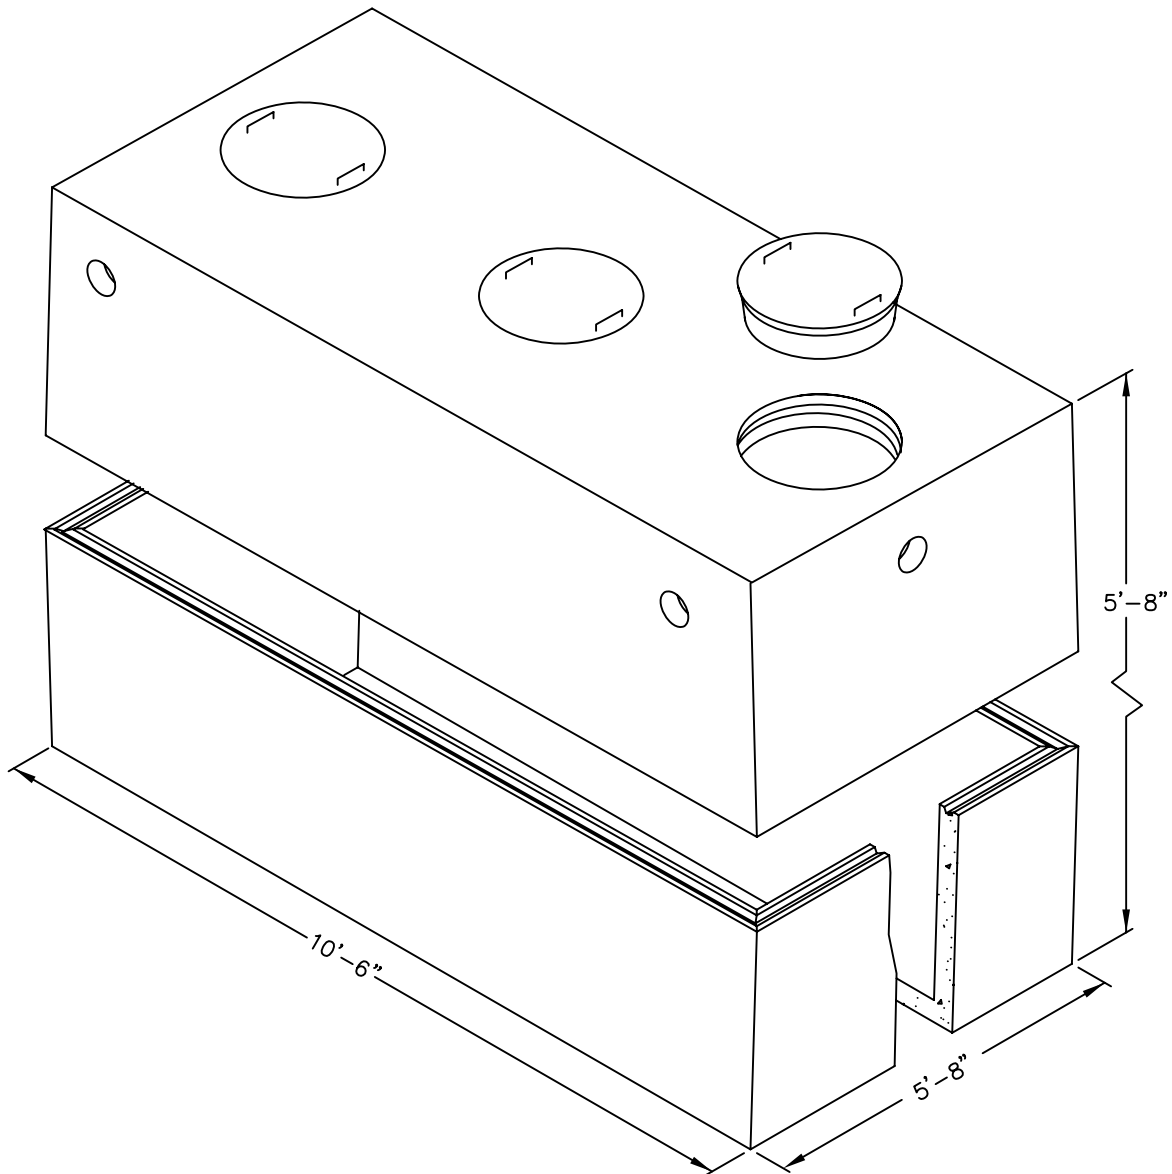

**SHOREY  
PRECAST  
CONCRETE  
PRODUCTS**

**SEPTIC TANK  
1,500 GALLONS  
ST-1500-H-10**

**SHOREY PRECAST CONCRETE PRODUCTS**

351 Whites Path

S. Yarmouth, MA 02664

(800) 439-0965 • (508) 760-1070