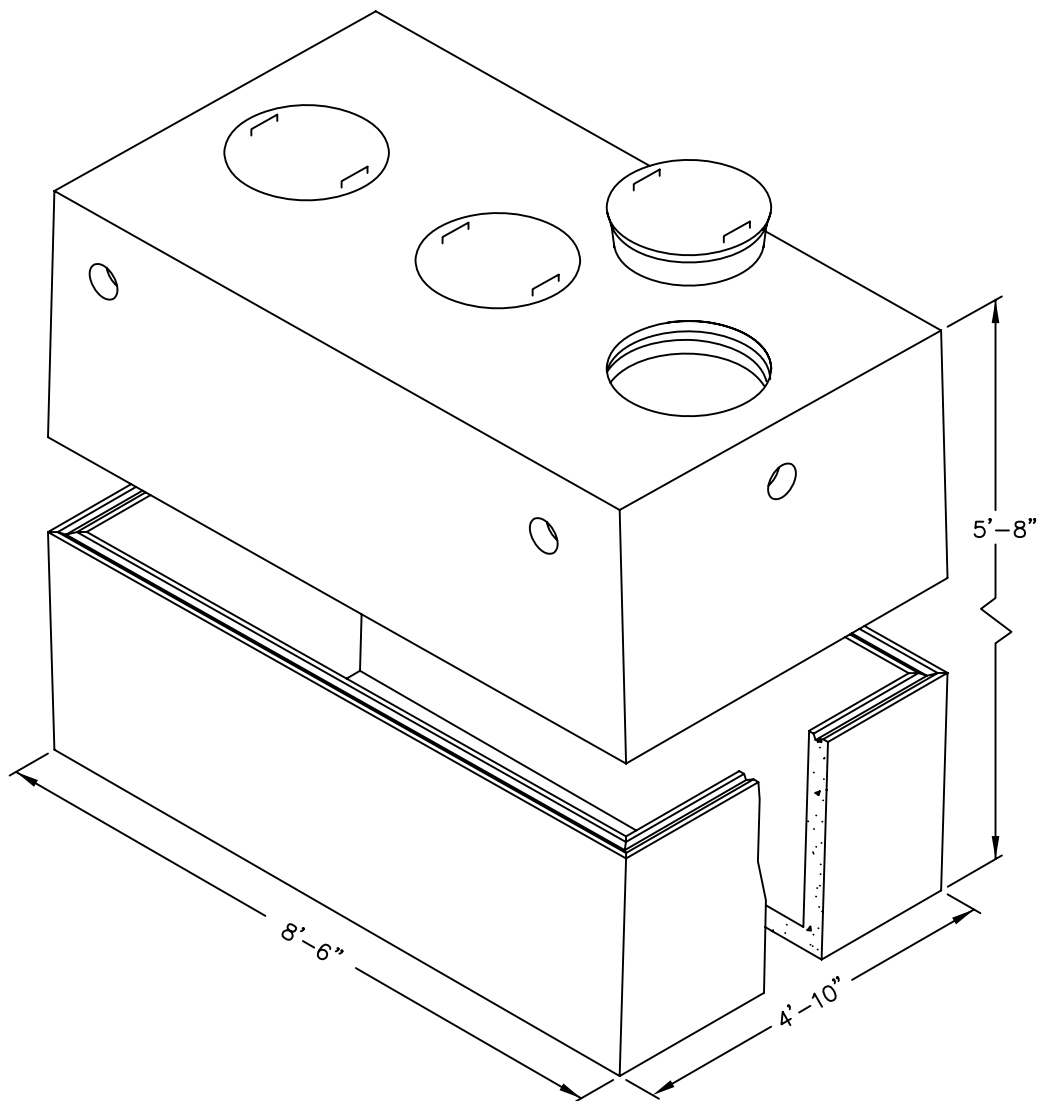

**SHOREY
PRECAST
CONCRETE
PRODUCTS**

**SEPTIC TANK
1,000 GALLONS
ST-1000-H-10**

SHOREY PRECAST CONCRETE PRODUCTS

351 Whites Path

S. Yarmouth, MA 02664

(800) 439-0965 • (508) 760-1070