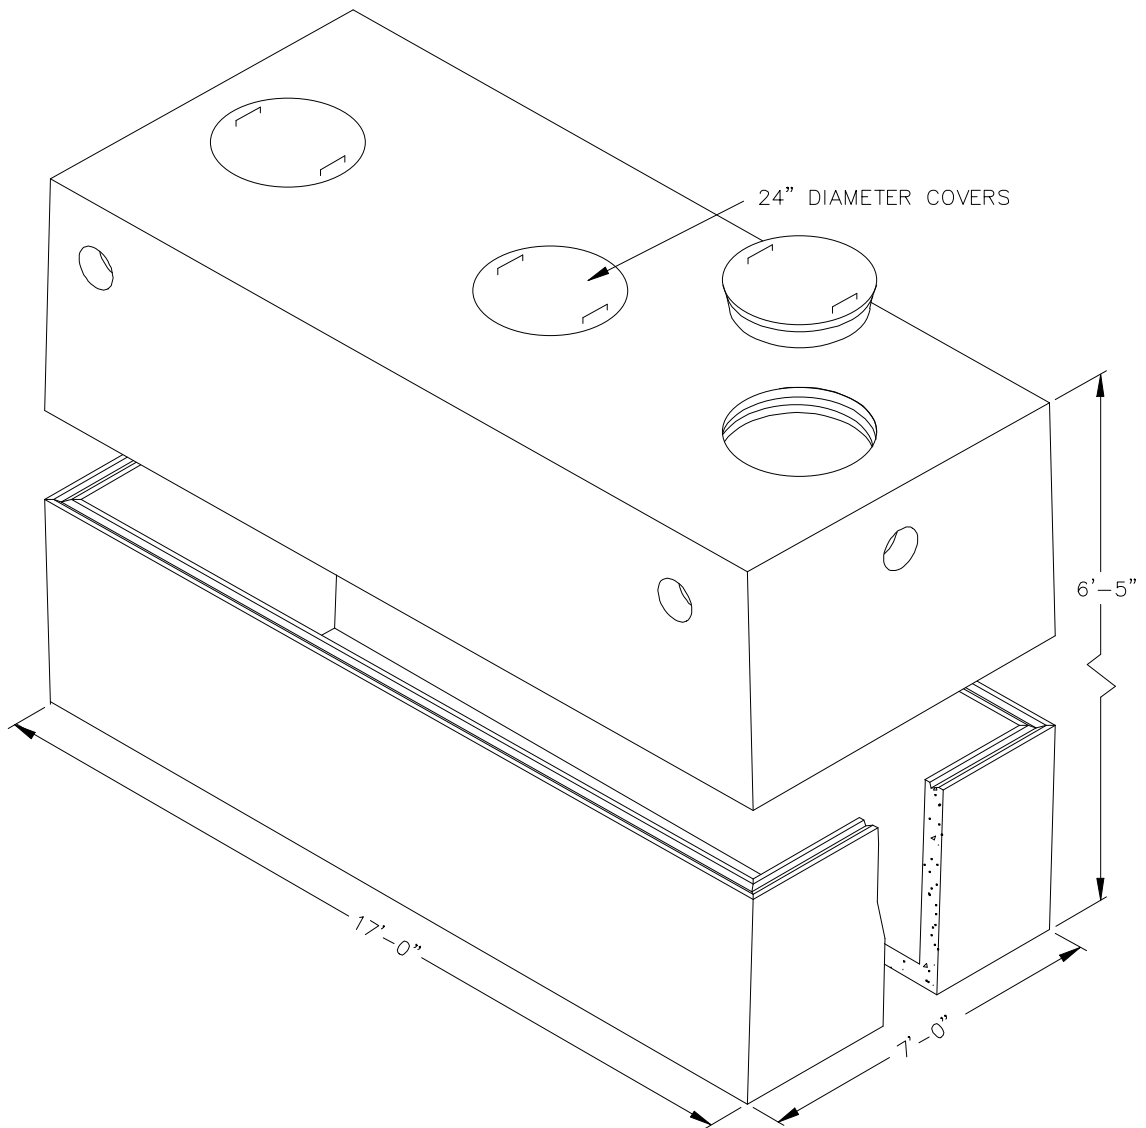

**SHOREY  
PRECAST  
CONCRETE  
PRODUCTS**

**GREASE TRAP  
3,000 GALLON (H-20)**

GT-3000-H-20

**SHOREY PRECAST CONCRETE PRODUCTS**

351 Whites Path

S. Yarmouth, MA 02664

(800) 439-0965 • (508) 760-1070