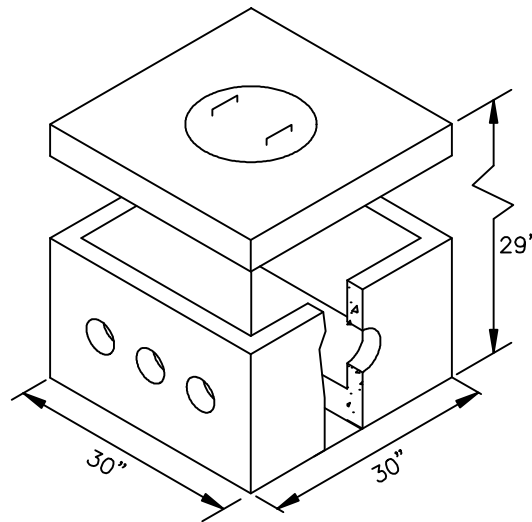

**SHOREY
PRECAST
CONCRETE
PRODUCTS**

DISTRIBUTION BOX

DB-9

H-20

SHOREY PRECAST CONCRETE PRODUCTS

351 Whites Path

S. Yarmouth, MA 02664

(800) 439-0965 • (508) 760-1070