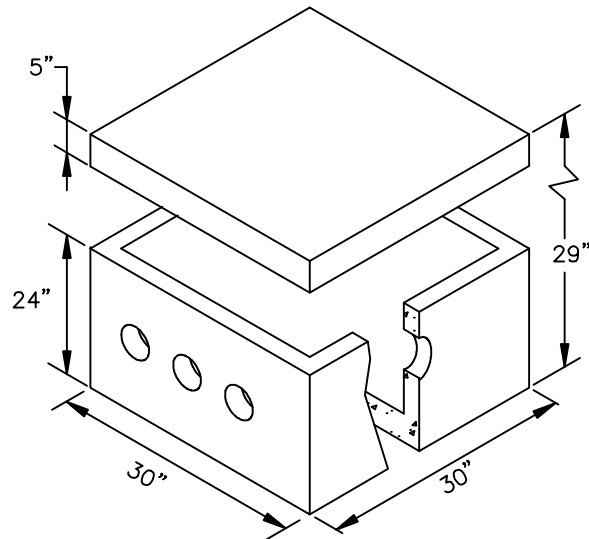

**SHOREY
PRECAST
CONCRETE
PRODUCTS**

DISTRIBUTION BOX

DB-9

H-10

SHOREY PRECAST CONCRETE PRODUCTS

351 Whites Path

S. Yarmouth, MA 02664

(800) 439-0965 • (508) 760-1070