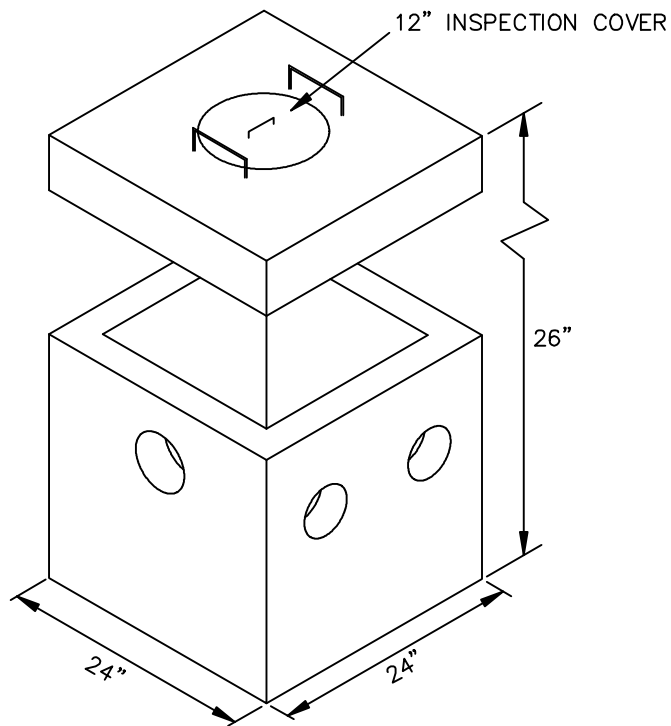

**SHOREY
PRECAST
CONCRETE
PRODUCTS**

**DISTRIBUTION BOX
6 OUTLET**

DB-6
H-20

SHOREY PRECAST CONCRETE PRODUCTS

351 Whites Path

S. Yarmouth, MA 02664

(800) 439-0965 • (508) 760-1070