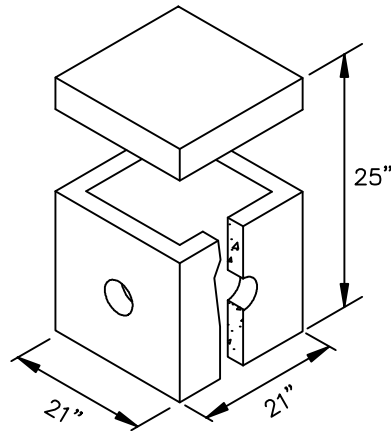

**SHOREY
PRECAST
CONCRETE
PRODUCTS**

DISTRIBUTION BOX

DB-3

H-20

SHOREY PRECAST CONCRETE PRODUCTS

351 Whites Path

S. Yarmouth, MA 02664

(800) 439-0965 • (508) 760-1070