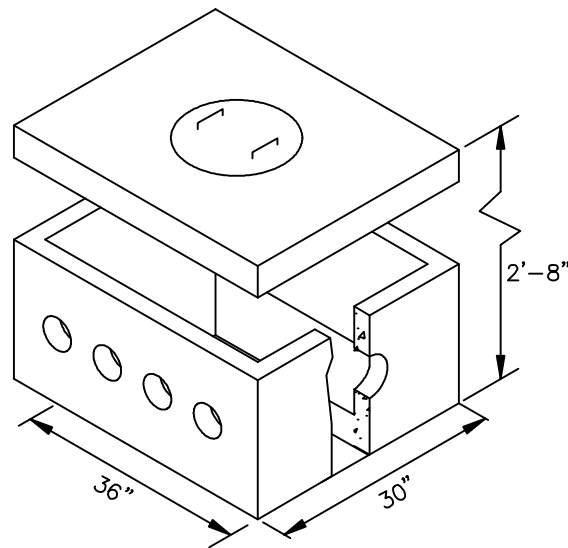

**SHOREY
PRECAST
CONCRETE
PRODUCTS**

**DISTRIBUTION BOX
11 OUTLET**

DB-11
H-20

SHOREY PRECAST CONCRETE PRODUCTS

351 Whites Path

S. Yarmouth, MA 02664

(800) 439-0965 • (508) 760-1070