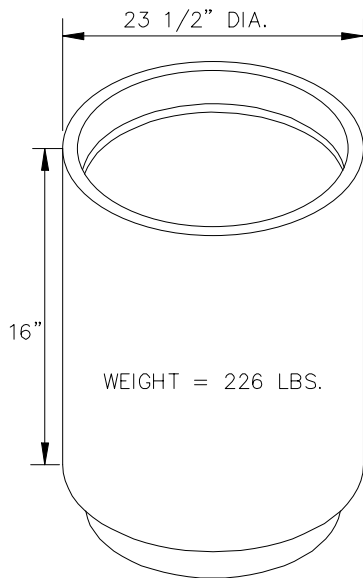

**SHOREY
PRECAST
CONCRETE
PRODUCTS**

RISERS

H-10

SHOREY PRECAST CONCRETE PRODUCTS

351 Whites Path

S. Yarmouth, MA 02664

(800) 439-0965 • (508) 760-1070