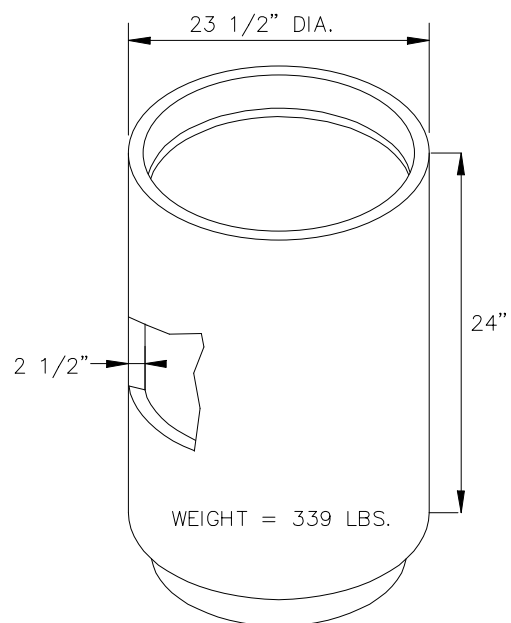

**SHOREY
PRECAST
CONCRETE
PRODUCTS**

RISERS

H-10

SHOREY PRECAST CONCRETE PRODUCTS

351 Whites Path

S. Yarmouth, MA 02664

(800) 439-0965 • (508) 760-1070