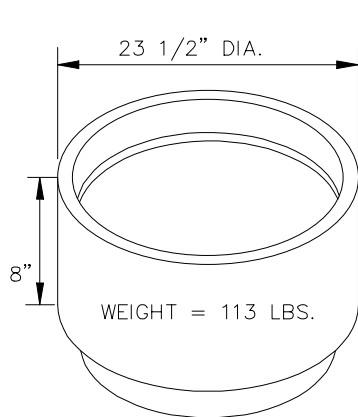

**SHOREY
PRECAST
CONCRETE
PRODUCTS**

RISERS

H-10

SHOREY PRECAST CONCRETE PRODUCTS

351 Whites Path

S. Yarmouth, MA 02664

(800) 439-0965 • (508) 760-1070