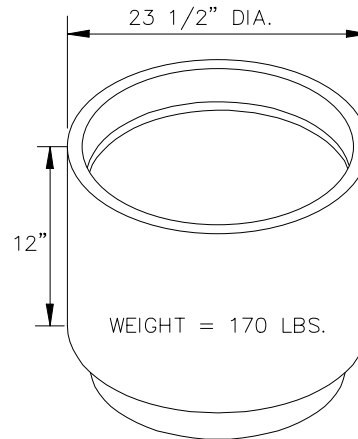

**SHOREY
PRECAST
CONCRETE
PRODUCTS**

RISERS

H-10

SHOREY PRECAST CONCRETE PRODUCTS

351 Whites Path

S. Yarmouth, MA 02664

(800) 439-0965 • (508) 760-1070