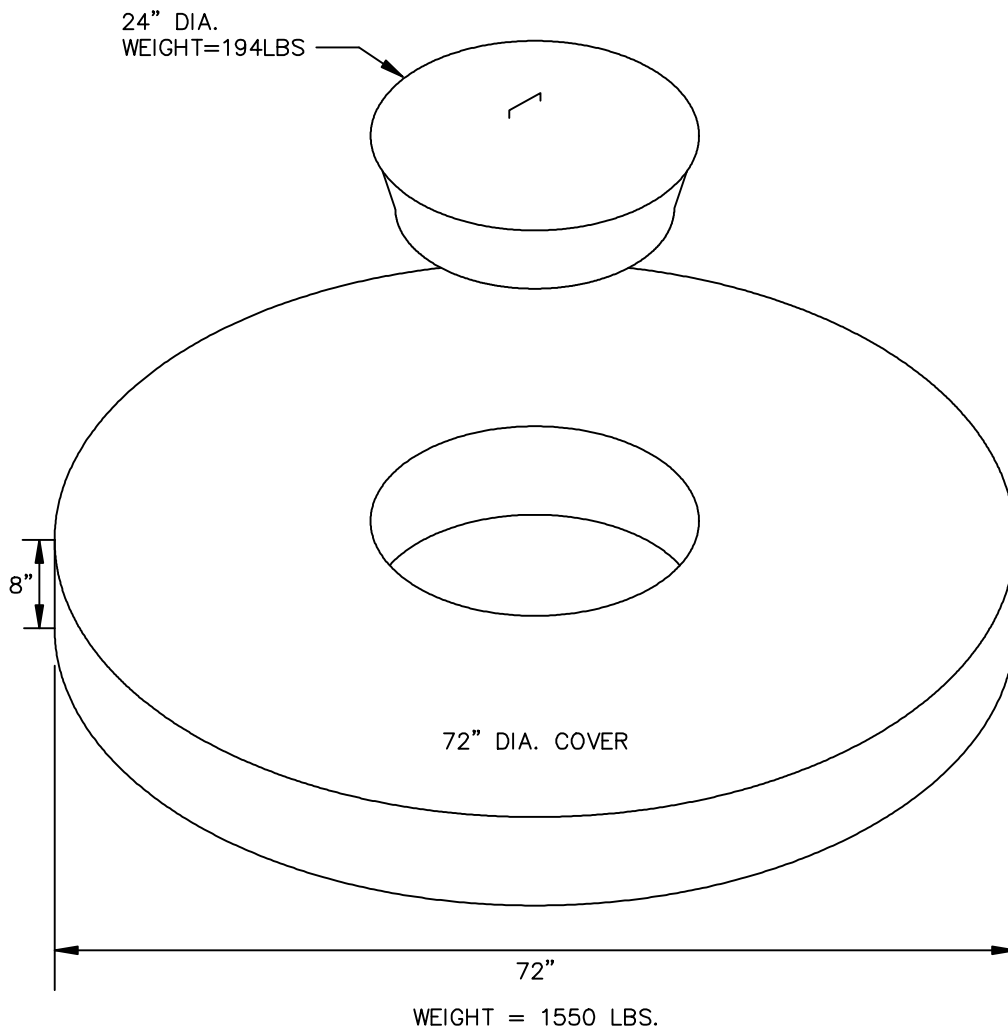

**SHOREY
PRECAST
CONCRETE
PRODUCTS**

72" COVER

H-20

SHOREY PRECAST CONCRETE PRODUCTS

351 Whites Path

S. Yarmouth, MA 02664

(800) 439-0965 • (508) 760-1070